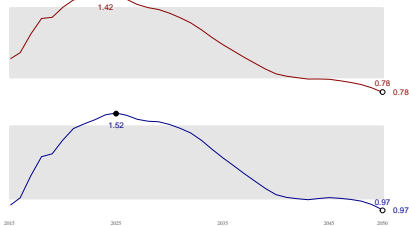

Juvenile crocodile

Dry Wet

High Climate – Low Development

High Climate – Medium Development

High Climate – High Development

Medium Climate – Low Development

Medium Climate – Medium Development

Medium Climate – High Development

Low Climate – Low Development

Low Climate – Medium Development

Low Climate – High Development