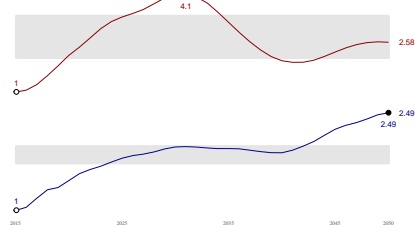

Juvenile crocodile

Dry Wet

High Climate – Low Development

High Climate – Medium Development

High Climate – High Development

Medium Climate – Low Development

Medium Climate – Medium Development

Medium Climate – High Development

Low Climate – Low Development

Low Climate – Medium Development

Low Climate – High Development