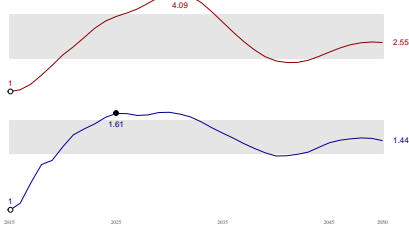

Juvenile crocodile

Dry Wet

High Climate – Low Development

High Climate – Medium Development

High Climate – High Development

Medium Climate – Low Development

Medium Climate – Medium Development

Medium Climate – High Development

Low Climate – Low Development

Low Climate – Medium Development

Low Climate – High Development