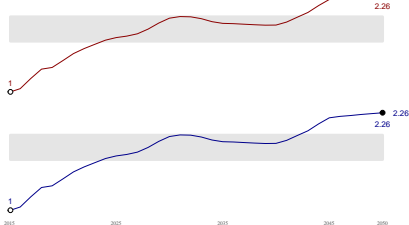

Juvenile crocodile

Dry Wet

High Climate – Low Development

High Climate – Medium Development

High Climate – High Development

Medium Climate – Low Development

Medium Climate – Medium Development

Medium Climate – High Development

Low Climate – Low Development

Low Climate – Medium Development

Low Climate – High Development