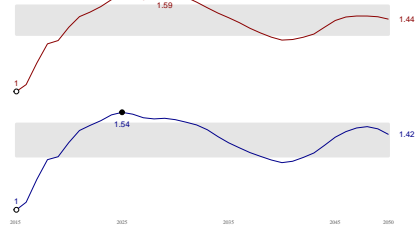

Juvenile crocodile

Dry Wet

High Climate – Low Development

High Climate – Medium Development

High Climate – High Development

Medium Climate – Low Development

Medium Climate – Medium Development

Medium Climate – High Development

Low Climate – Low Development

Low Climate – Medium Development

Low Climate – High Development